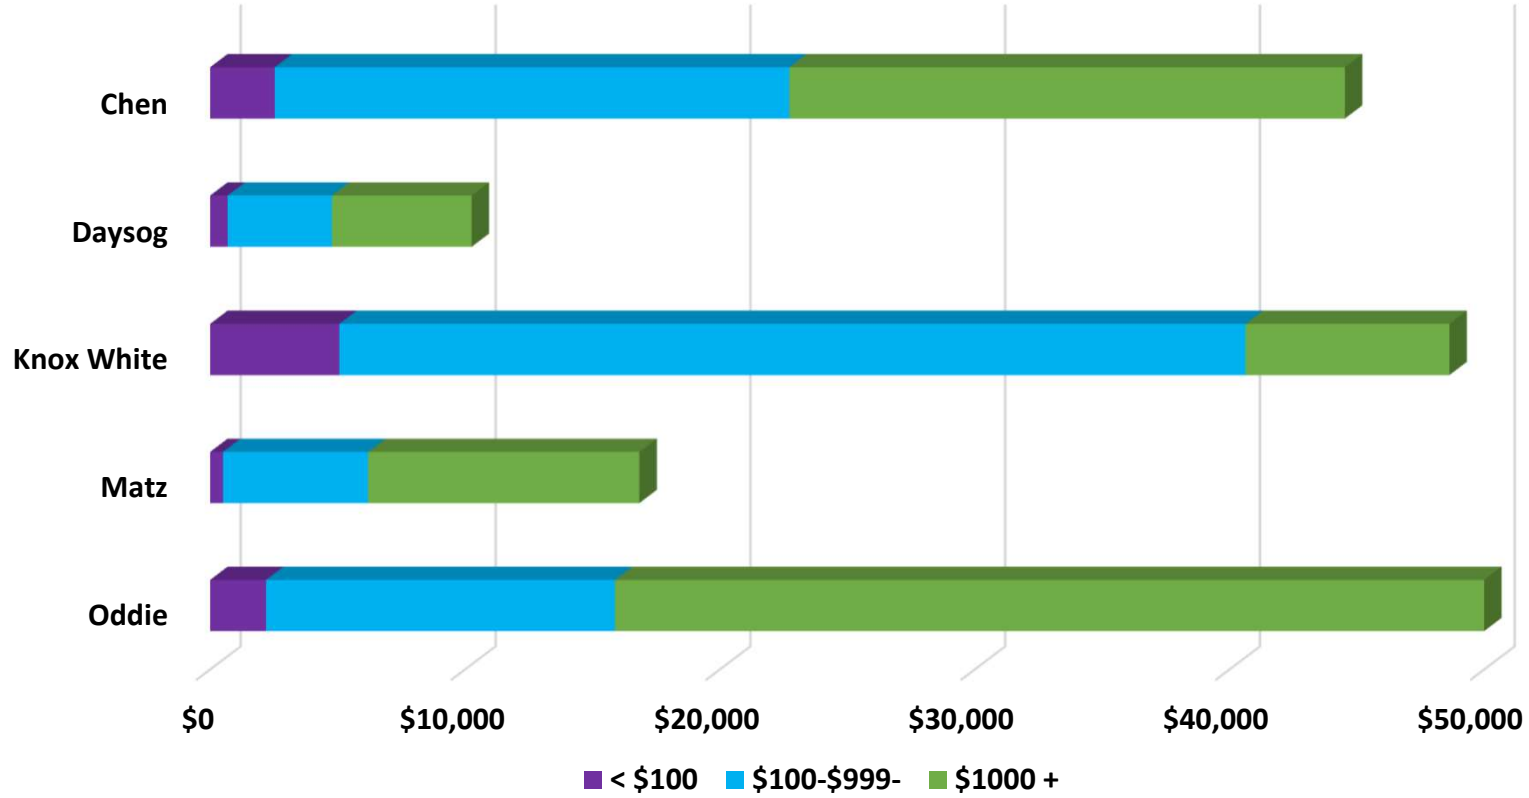

City Council Candidate Contributions by Size Jan. 1 to Oct. 25, 2018

Definitions: Contributions by Size

<\$100: Cumulative contributions Year-to-Date under \$100.

\$100-\$999: Cumulative contributions Year-to-Date between \$100 and \$999 from any one source.

\$1000+: Cumulative contributions Year-to-Date of \$1000 of more from any one source.