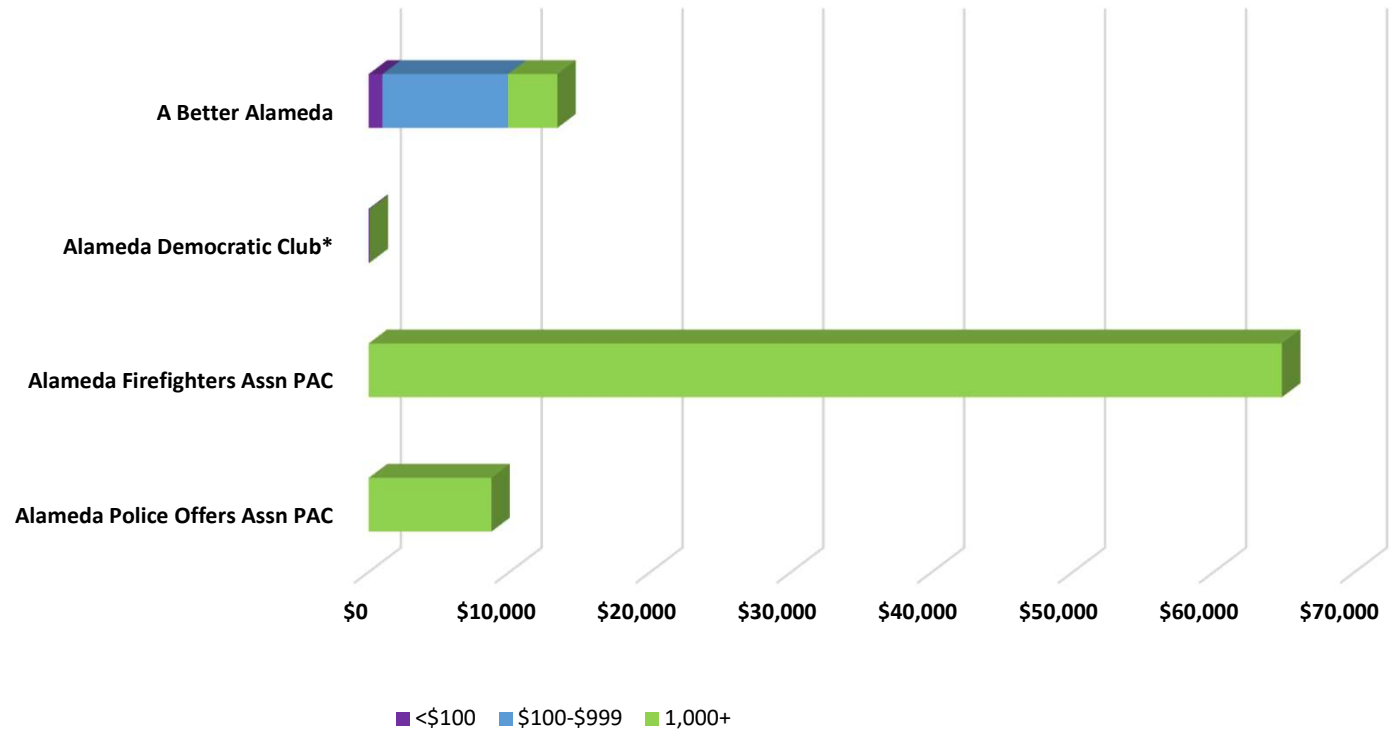

General Purpose Committees Contributions by Size Jan. 1 to Oct. 25, 2018

Definitions: Contributions by Size

<\$100: Cumulative contributions Year-to-Date under \$100.

\$100-\$999: Cumulative contributions Year-to-Date between \$100 and \$999 from any one source.

\$1000+: Cumulative contributions Year-to-Date of \$1000 of more from any one source.