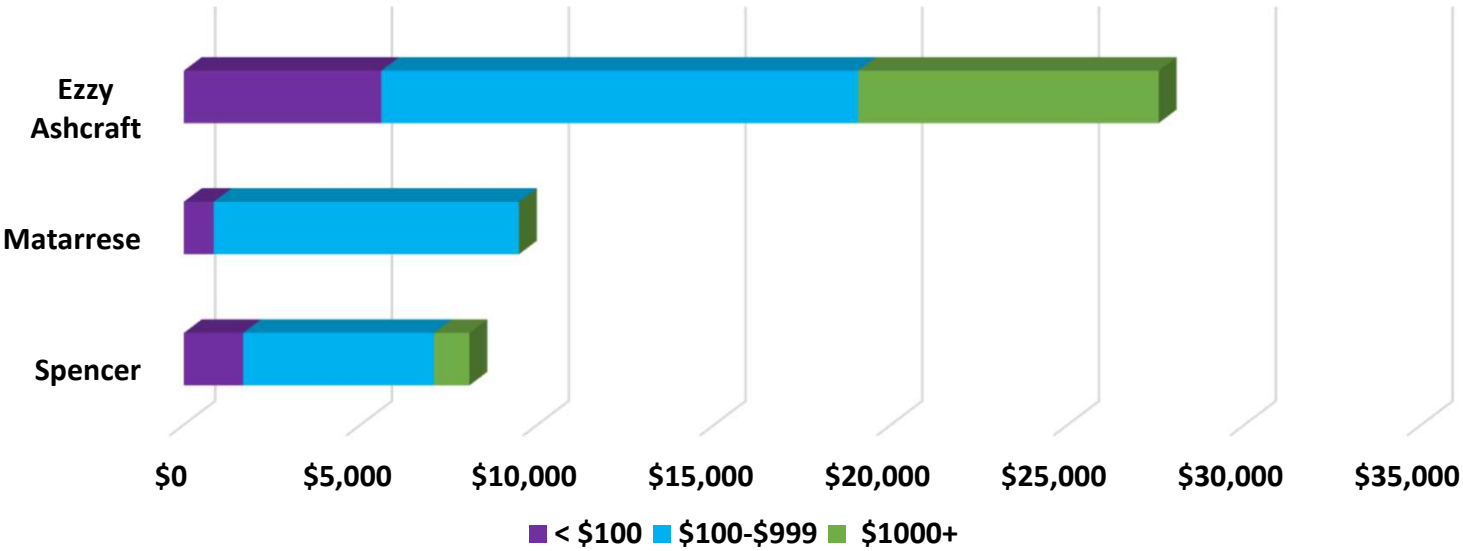

**Mayoral Candidate Contributions by Size
Jan. 1 to Oct. 25, 2018**

Definitions: Contributions by Size

- <\$100: Cumulative contributions Year-to-Date under \$100.
- \$100-\$999: Cumulative contributions Year-to-Date between \$100 and \$999 from any one source.
- \$1000+: Cumulative contributions Year-to-Date of \$1000 or more from any one source.