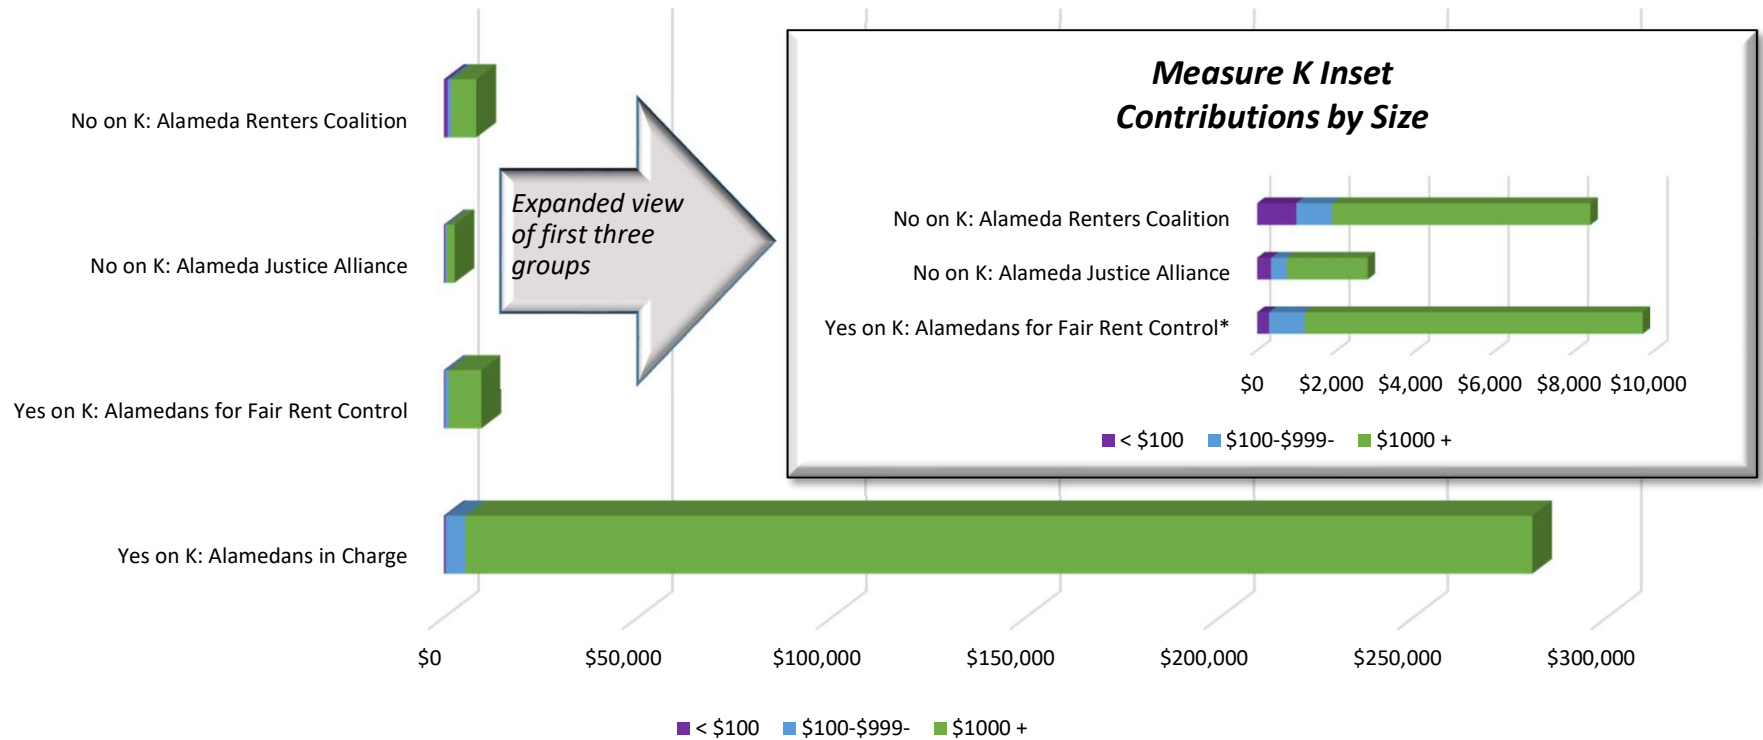

Measure K Contributions by Size Jan. 1 to Oct. 25, 2018

Definitions: Contributions by Size

<\$100: Cumulative contributions Year-to-Date under \$100.

\$100-\$999: Cumulative contributions Year-to-Date between \$100 and \$999 from any one source.

\$1000+: Cumulative contributions Year-to-Date of \$1000 of more from any one source.

Note: the Alameda Renters Coalition report includes \$2030 in contributions that were collected and then transferred to the Alameda Justice Alliance and are thus reflected in the totals for both groups.