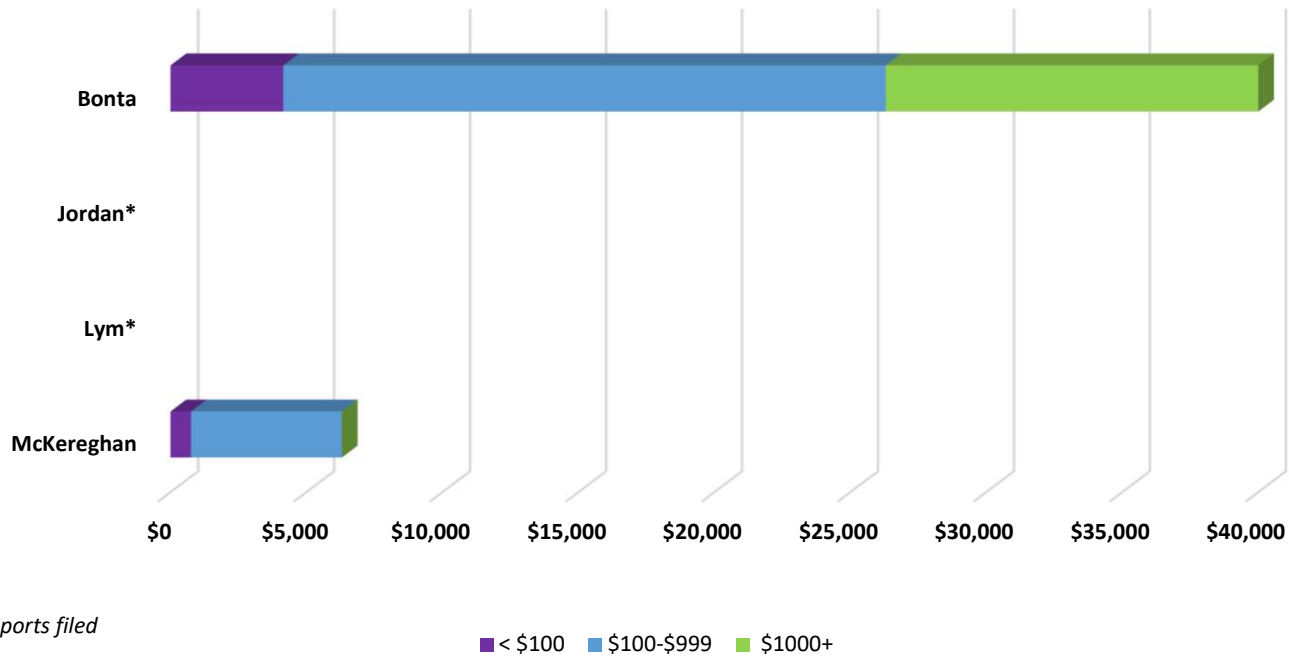

Alameda School Board Contributions by Donor Size Jan. 1 to Oct. 25, 2018

Definitions: Contributions by Size

<\$100: Cumulative contributions Year-to-Date under \$100.

\$100-\$999: Cumulative contributions Year-to-Date between \$100 and \$999 from any one source.

\$1000+: Cumulative contributions Year-to-Date of \$1000 or more from any one source.